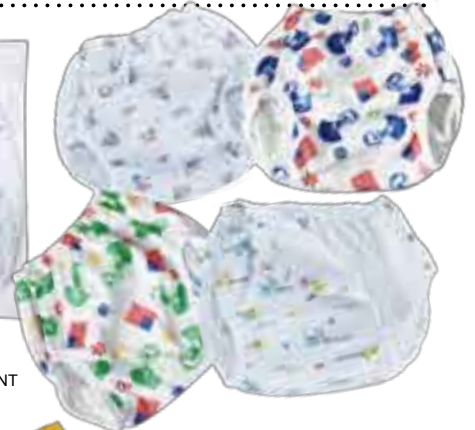

BD1061C

BD1061E

BC7020

BABY MOLLETON CLOTH
SIZE: 80CM X 80CM

**FAMOUS
 NAPKIN**

BD1061F
 FAMOUS BABY COTTON NAPKIN
 6PCS/BAG(500G) 30" X 30"

BD1061BT
 SPROUT BABY TOWEL NAPKIN
 6PCS/BAG(330G) 24" X 24"

BD1160
 BABY TOWEL NAPKIN
 100% COTTON 24" X 24"
 12PCS(ONE DOZEN)/BAG(1200G)

BD1061ZB
 BABY NAPKIN
 TOWEL QUALITY
 6PCS/BAG(780G)
 100% COTTON 24" X 24"

BC1180
 BABY TOWEL NAPKIN PRINTED
 100% COTTON 70 X 70CM
 5PCS/BAG(800G)

TP1066
BABY PANT
WATERPROOF

专利产品请勿仿冒
PATENT BY HOLLEE

TP1065
BABY PANT
WATERPROOF

TP1068
WATERPROOF BABY PANT
SIZE: S, M, L, XL

TP1067
WATERPROOF BABY PANT
SIZE: S, M, L, XL

TP1070
PLASTIC PANT
SIZE: BABY, ADULT

BC1084D
BABY CHANGING MAT
PVC SHELL W/POLYESTER PADDING
SIZE: 50 X 70CM

BC1084E
BABY CHANGING MAT
PVC SHELL W/FOAM PADDING
SIZE: 50 X 80CM

BC1084F
BABY CHANGING MAT
PVC SHELL W/FOAM PADDING
SIZE: 72 X 94CM

BC1062
BABY BED LINER
FLANNEL SURFACE
100% WATERPROOF CPE LINING
SIZE: 60 X 50CM

▲ BC1091
 BABY DISPOSABLE DIAPER
 SIZE: S, M, L, XL
 S (MINI) 3-5KG
 M (MIDI) 5-11KG
 L (MAXI) 10-18KG
 XL (JUNIOR) 15-25KG