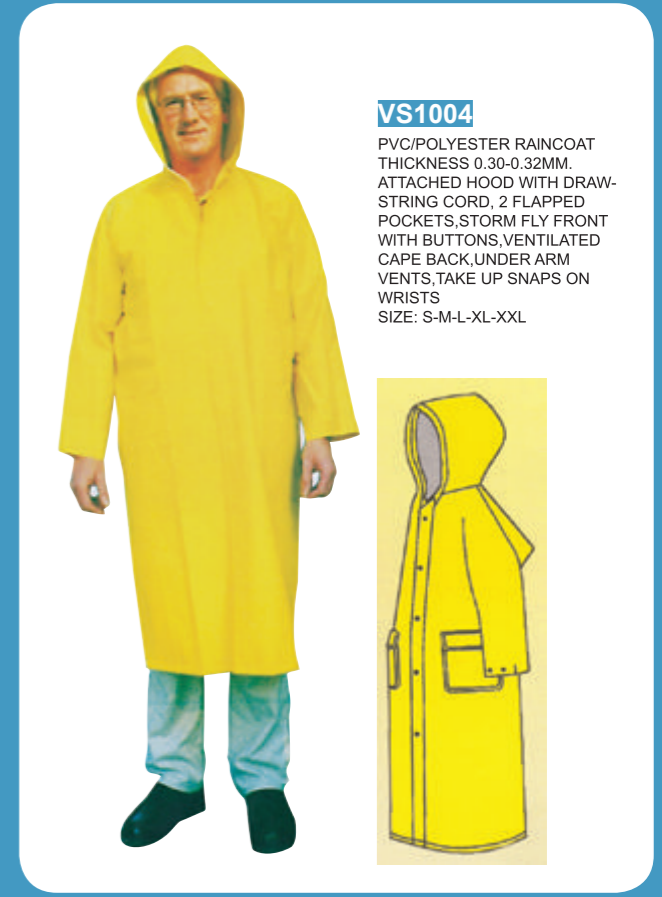

HL1088
BABY MOSQUITO NET

BC1261
BABY MOSQUITO NET

BC1071
BABY CRADLE

VS1002
PVC/POLYESTER RAINSUIT
THICKNESS 0.32MM
JACKET WITH ATTACHED HOOD
W/DRAW CORD, STORM FLY WITH
PLASTIC ZIPPER FRONT, TWO
FLAPPED POCKETS, VENTILATED
CAPE BACK, UNDER ARM VENTS,
PANT WITH ELASTIC WAIST,
TAKE UP SNAP ON WRISTS &
ANKLES.
SIZE S-M-L-XL-XXL